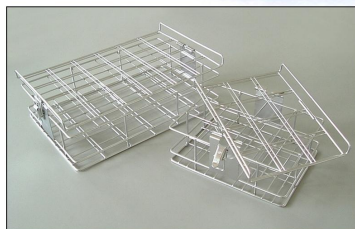

# *Aquila Inox*

A glass pitcher is pouring a thick stream of white milk into a clear glass. The background is a solid dark blue. The text 'Aquila Inox' is written in a large, red, stylized font at the top.

# Aquila Inox

MATERIELS POUR LABORATOIRES  
DE CONTRÔLE LAITIER

Paniers Porte-Flacons, Couvercles...

Supports Tubes à Essais, Supports Boîtes de Pétri,  
Supports Sacs Stomacher...

Guéridons, Postes de Travail, Chariots de Manutention et Stockage...